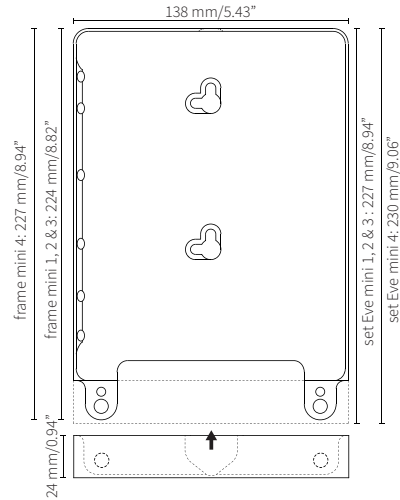

Eve mini for iPad mini 1, 2 & 3 and iPad mini 4

Eve mini 1, 2 & 3 frame

620-01 - aluminium
620-03 - black
620-04 - satin white

Eve mini 4 frame

625-01 - aluminium
625-03 - black
625-04 - satin white

Eve mini square cover

621-01 - brushed aluminium
621-03 - brushed black
621-04 - satin white

Eve mini rounded cover

622-01 - brushed aluminium
622-03 - brushed black
622-04 - satin white

Eve mini square security cover

623-01 - brushed aluminium
623-03 - brushed black
623-04 - satin white

Eve mini rounded security cover

624-01 - brushed aluminium
624-03 - brushed black
624-04 - satin white

Dimensions

Set mini 1, 2 & 3: 227mm/8.94" x 138mm/5.43" x 11mm/0.43"
Set mini 4: 230mm/9.06" x 138mm/5.43" x 11mm/0.43"

Frame mini 1, 2 & 3: 224mm/8.82" x 138mm/5.43" x 11mm/0.43"
Frame mini 4: 227mm/8.94" x 138mm/5.43" x 11mm/0.43"

Cover: 24mm/0.94" x 138mm/5.43" x 11mm/0.43"

610-02 - puck 2A USB charger