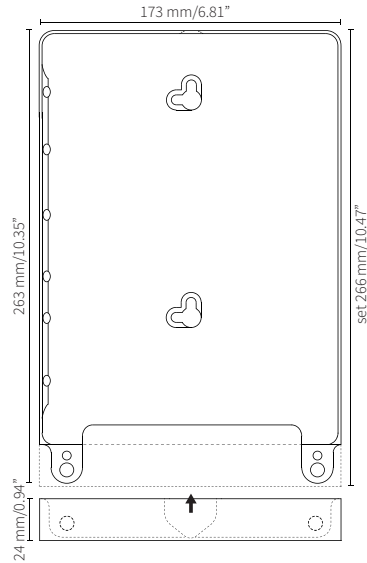

623-01 - brushed aluminium
623-03 - brushed black
623-04 - satin white

Eve mini rounded security cover

624-01 - brushed aluminium
624-03 - brushed black
624-04 - satin white

Dimensions

Set mini 1, 2 & 3: 227mm/8.94" x 138mm/5.43" x 11mm/0.43"
Set mini 4: 230mm/9.06" x 138mm/5.43" x 11mm/0.43"

Frame mini 1, 2 & 3: 224mm/8.82" x 138mm/5.43" x 11mm/0.43"
Frame mini 4: 227mm/8.94" x 138mm/5.43" x 11mm/0.43"

Cover: 24mm/0.94" x 138mm/5.43" x 11mm/0.43"

610-02 - puck 2A USB charger

Eve Air for iPad Air 1 & 2

Dimensions

Set: 266mm/10.47" x 173mm/6.81" x 9,6mm/0.38"

Frame: 263mm/10.35" x 173mm/6.81" x 9,6mm/0.38"

Cover: 24mm/0.94" x 173mm/6.81" x 9,6mm/0.38"

610-02 - puck 2A USB charger

Eve Pro for iPad Pro 12.9"

Dimensions

Set: 332mm/13.07" x 224mm/8.82" x 11mm/0.43"

Frame: 329mm/12.95" x 224mm/8.82" x 11mm/0.43"

Cover: 24mm/0.94" x 224mm/8.82" x 11mm/0.43"

610-02 - puck 2A USB charger

Eve touch
brushed aluminium

Eve touch for iPod touch 5 & 6