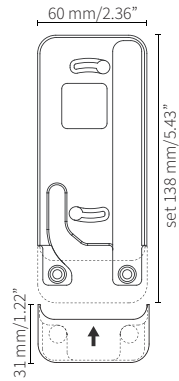

Dimensions

Set: 266mm/10.47" x 173mm/6.81" x 9,6mm/0.38"

Frame: 263mm/10.35" x 173mm/6.81" x 9,6mm/0.38"

Cover: 24mm/0.94" x 173mm/6.81" x 9,6mm/0.38"

610-02 - puck 2A USB charger

Eve Pro for iPad Pro 12.9"

Dimensions

Set: 332mm/13.07" x 224mm/8.82" x 11mm/0.43"

Frame: 329mm/12.95" x 224mm/8.82" x 11mm/0.43"

Cover: 24mm/0.94" x 224mm/8.82" x 11mm/0.43"

610-02 - puck 2A USB charger

Eve touch
brushed aluminium

Eve touch for iPod touch 5 & 6

Eve touch set

640-01 - brushed aluminium

640-03 - brushed black

640-04 - satin white

610-02 - puck 2A USB charger

Dimensions

Set: 138mm/5.43" x 60mm/2.36" x 9mm/0.35"

9mm/0.35"