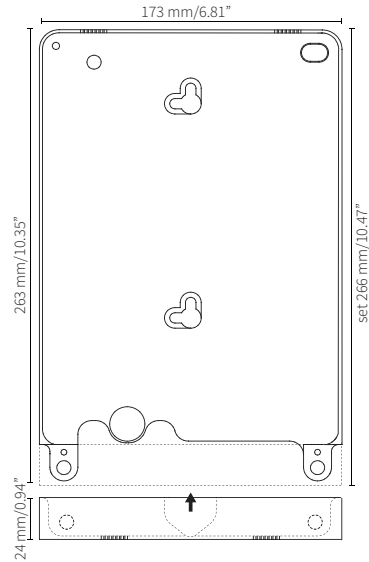

Set: 266mm/10.47" x 173mm/6.81" x 11mm/0.43"

Frame: 263mm/10.35" x 173mm/6.81" x 11mm/0.43"

Cover: 24mm/0.94" x 173mm/6.81" x 11mm/0.43"

610-02 - puck 2A USB charger

Eve Air
satin white - rounded cover

Eve Pro for iPad Pro 9.7"

Dimensions

Set: 266mm/10.47" x 173mm/6.81" x 9,6mm/0.38"

Frame: 263mm/10.35" x 173mm/6.81" x 9,6mm/0.38"

Cover: 24mm/0.94" x 173mm/6.81" x 9,6mm/0.38"

610-02 - puck 2A USB charger

Eve Pro for iPad Pro 12.9"

Dimensions

Set: 332mm/13.07" x 224mm/8.82" x 11mm/0.43"

Frame: 329mm/12.95" x 224mm/8.82" x 11mm/0.43"

Cover: 24mm/0.94" x 224mm/8.82" x 11mm/0.43"

610-02 - puck 2A USB charger

Eve touch
brushed aluminium

Eve touch for iPod touch 5 & 6