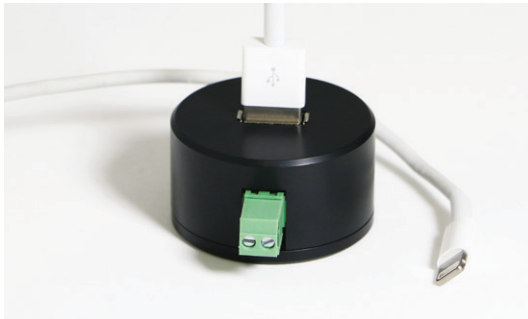

Eve Air
brushed black
rounded cover

Simple in design

Eve, the ultimate iPad frame, embraces the iPad or iPod and turns it into an amazing on-wall touch screen, while fully respecting its design. The entire frame is precision machined out of a single block of aluminium and is available in various high-quality finishes such as brushed aluminium, brushed black and satin white.

security cover

rounded cover, brushed black

opening for the microphone and speakers

precision machined

portrait or landscape orientation

puck 2A USB charger

installation of frame using 2 screws

compatible with Lightning connector

Simple in installation

Eve is easily mounted on the wall using two screws. It can be positioned in portrait or landscape orientation.

The iPad/iPod can be permanently charged using an iPad/iPod charger (220V) or the puck USB charger. The puck USB charger is a small device that is hidden in the single gang wall box behind the iPad or iPod. It requires an input voltage of 10V – 30V DC and an input power of 12W.

The puck is connected to the iPad or iPod, so the battery is constantly charged and the device is always ready to use. The Eve cover hides unsightly charging cables or connections.

Eve mini
satin white - rounded cover