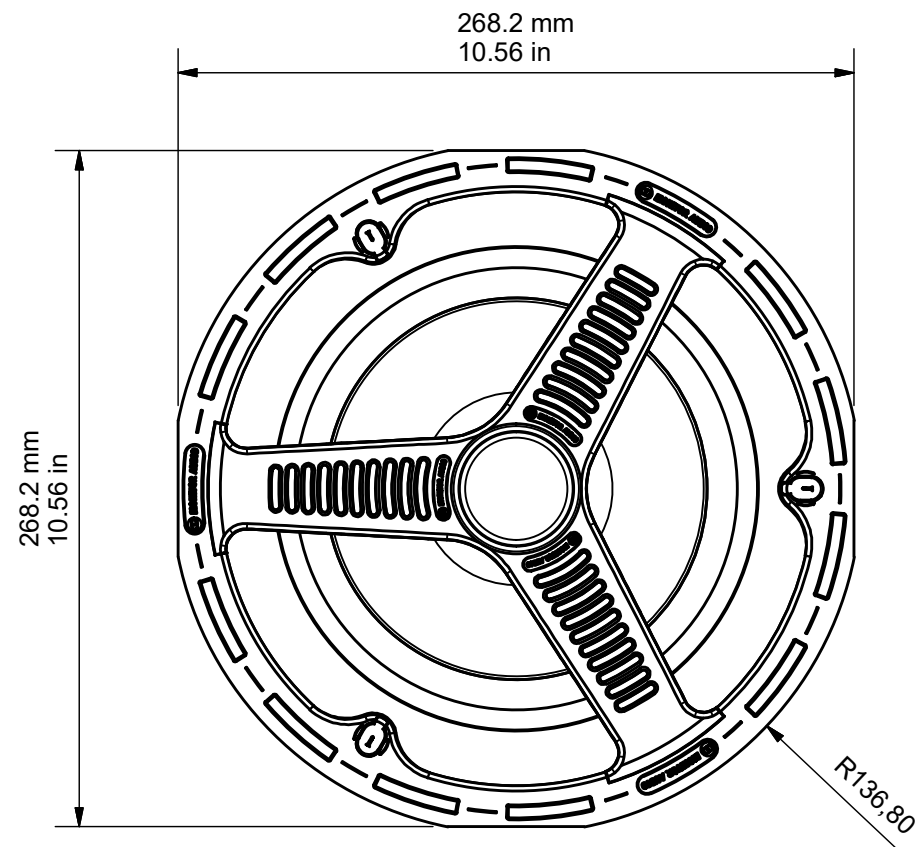

CUT OUT

AWC280

RANGE: ALL WEATHER

© COPYRIGHT MONITOR AUDIO

23/04/2015